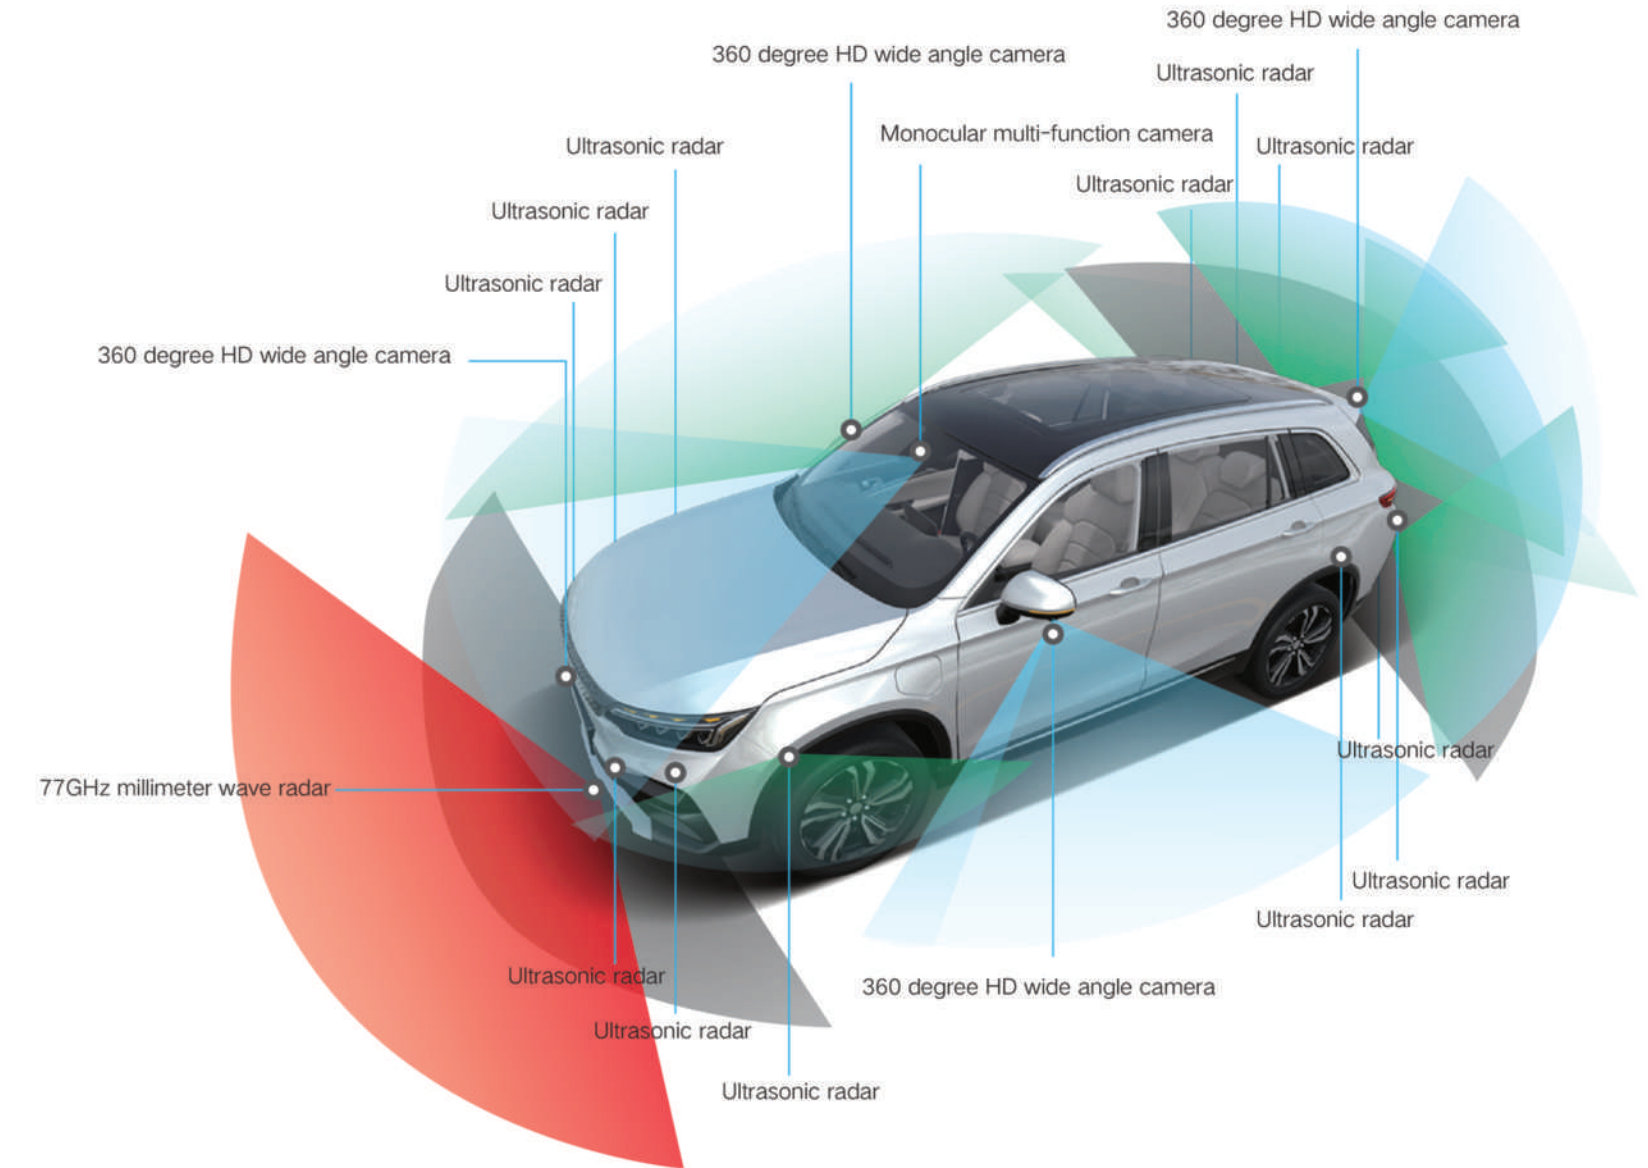

360 DEGREE CAMERA, SENSORS