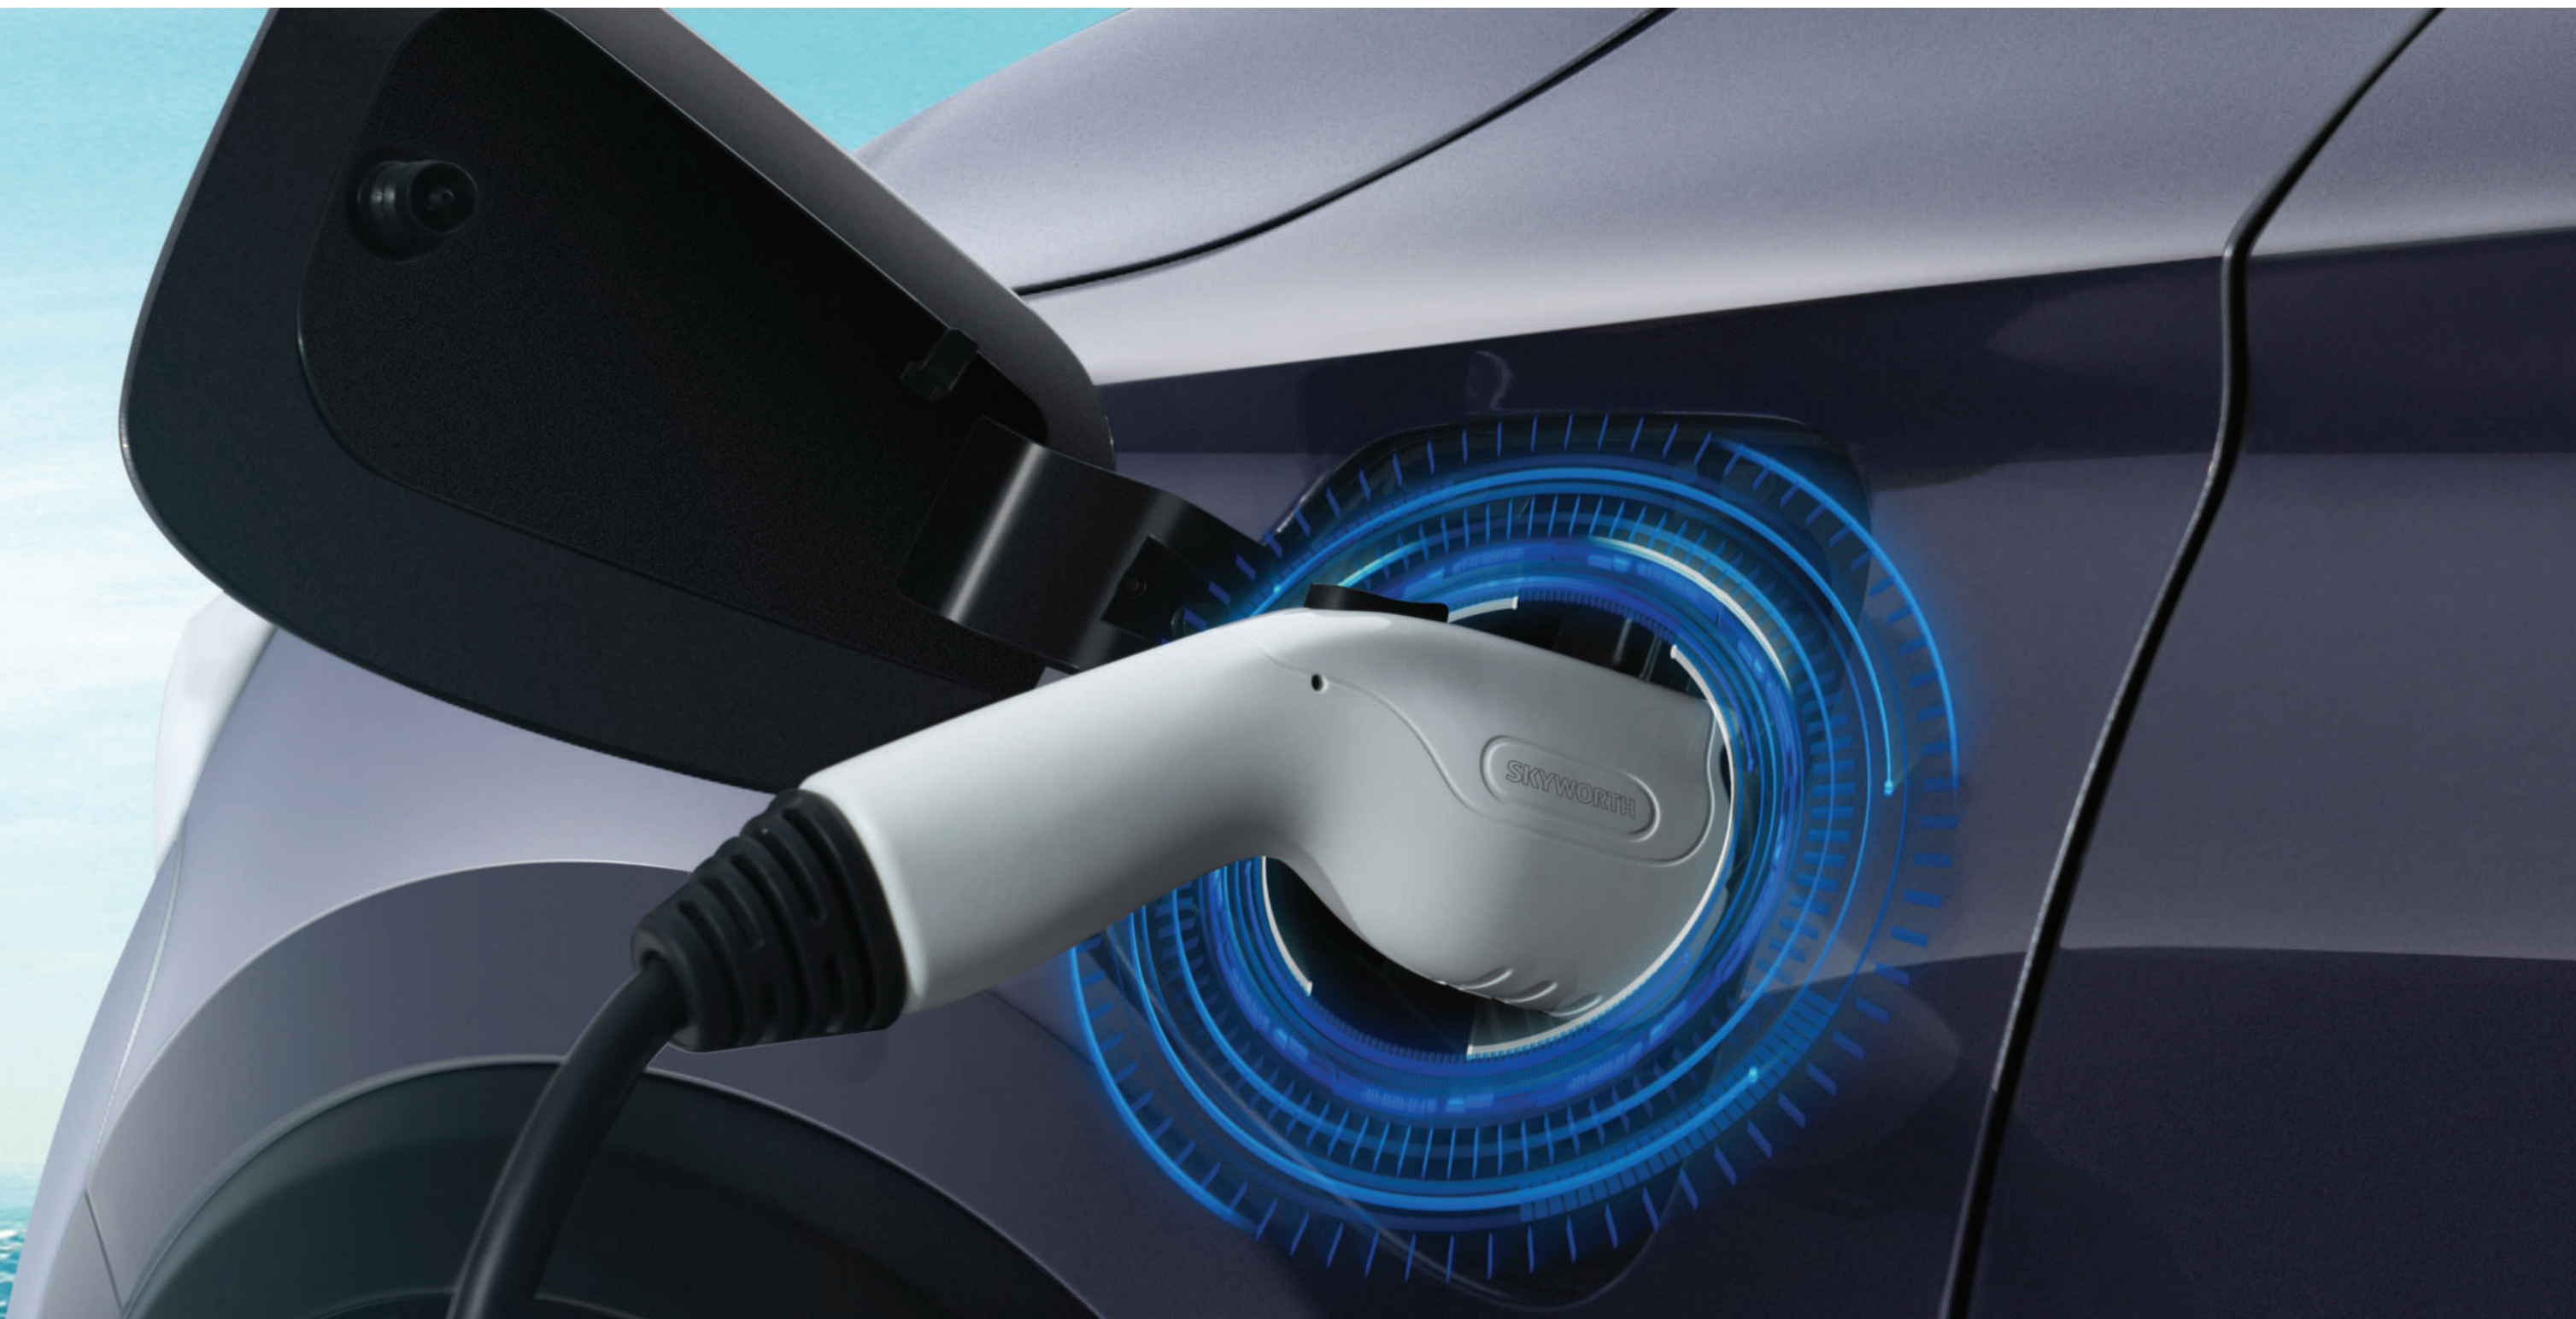

# EXCEPTIONAL RANGE, NO EMISSION

Enjoy carefree drive with your Skywell ET5, thanks to the high range, short charge time and adaptability to UAE energy infrastructure. Plus, with the zero emission you do your part towards the environment and for our future!

## **RELAX LIKE NEVER BEFORE**

With the first global patented sleep mode technology, Skywell ET5 is the only vehicle that gives you an opportunity to sleep and rest inside the vehicle with just a tap at the screen.